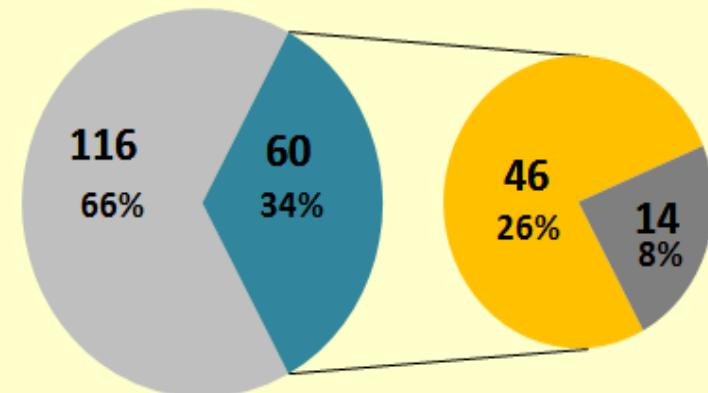

2005-2015 Membership: The continuing renewal of SASEG

Membership Development 2005-2015

Overall a growing association ...

Current Membership: Members joined since July 2005

■ Already a VSP member in July 2005
 ■ Joined since July 2005

... with more than half of current members having joined in the past 10 years.

New Members since 2005

■ Joined as Ordinary Member
■ Joined as and still is a Student Member
■ Joined as Student Member, now Ordinary Member

About one-third of these new members joined as student members, of which nearly 25% are now ordinary members