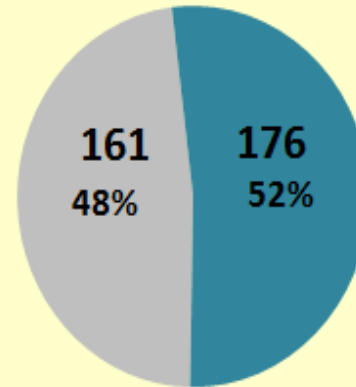

2005-2015 Membership: The continuing renewal of SASEG

Membership Development 2005-2015

Overall a growing association ...

Current Membership: Members joined since July 2005

■ Already a VSP member in July 2005
 ■ Joined since July 2005

... with more than half of current members having joined in the past 10 years.

New Members since 2005

■ Joined as Ordinary Member
■ Joined as and still is a Student Member
■ Joined as Student Member, now Ordinary Member

About one-third of these new members joined as student members, of which nearly 25% are now ordinary members