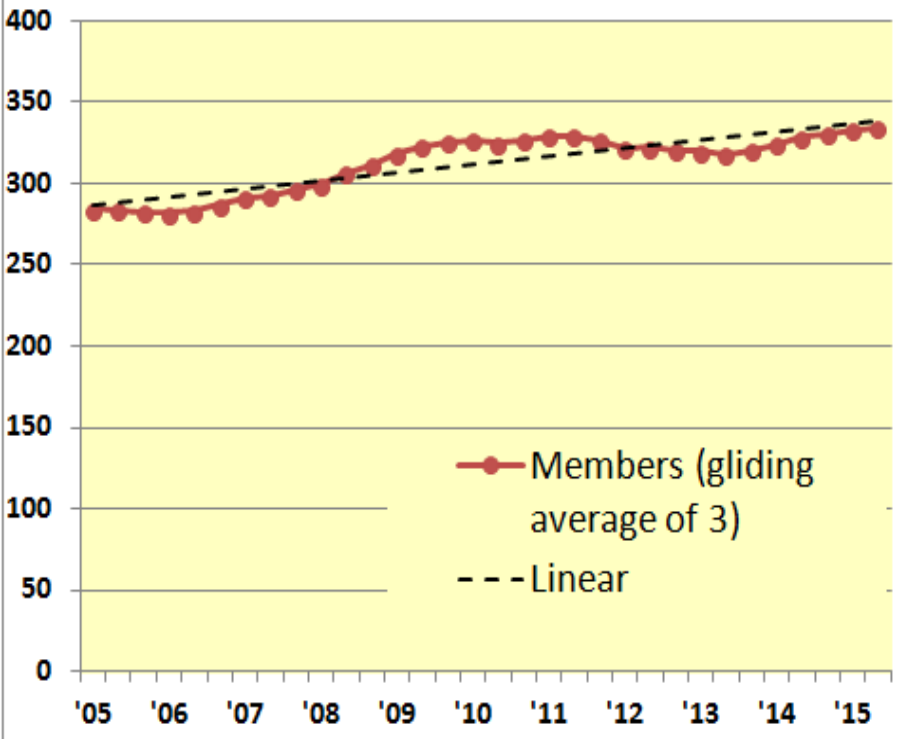

2005-2015 Membership: The continuing renewal of SASEG

Membership Development 2005-2015

Overall a growing association ...

Current Membership: Members joined since July 2005

■ Already a VSP member in July 2005
 ■ Joined since July 2005

... with more than half of current members having joined in the past 10 years.

New Members since 2005

■ Joined as Ordinary Member
■ Joined as and still is a Student Member
■ Joined as Student Member, now Ordinary Member

About one-third of these new members joined as student members, of which nearly 25% are now ordinary members